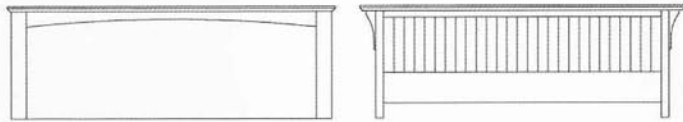

S O N O M A

HEADBOARDS - Panel

1915	Wall Hung - Twin	42" x 1 1/2" x 20"
1916	Wall Hung - Double	60" x 1 1/2" x 20"
1917	Wall Hung - Queen	64" x 1 1/2" x 20"
1918	Wall Hung - King	80" x 1 1/2" x 20"

HEADBOARDS - Slats

1915s	Wall Hung - Twin	42" x 1 1/2" x 20"
1916s	Wall Hung - Double	60" x 1 1/2" x 20"
1917s	Wall Hung - Queen	64" x 1 1/2" x 20"
1918s	Wall Hung - King	80" x 1 1/2" x 20"

TV ARMOIRES

1909-266	Microfridge / 2 Drawer	58" x 24" x 56"
1909	3 Drawer	35" x 24" x 63"

Doors & TV swivel base are available.

NIGHTSTANDS / Credenza

1910ns	1 Drawer No Shelf	30" x 19" x 26"
1910s	1 Drawer	30" x 19" x 26"
1906	2 Drawer	25" x 19" x 26"
1906-32	2 Drawer	35" x 19" x 26"
1914	4 Drawer Credenza	65" x 19" x 26"