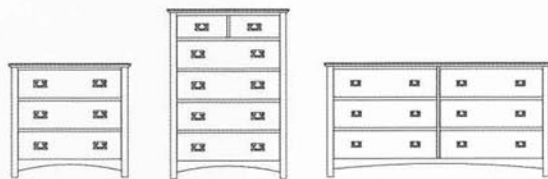

Doors & TV swivel base are available.

NIGHTSTANDS / Credenza

1910ns	1 Drawer No Shelf	30" x 19" x 26"
1910s	1 Drawer	30" x 19" x 26"
1906	2 Drawer	25" x 19" x 26"
1906-32	2 Drawer	35" x 19" x 26"
1914	4 Drawer Credenza	65" x 19" x 26"

MIRROR

1913	Wall Mirror	28" x 42"
------	-------------	-----------

SONOMA

1900 Series

CHESTS

1903	3 Drawer	35" x 10" x 33"
1904	5 Drawer	35" x 19" x 49"
1902	6 Drawer	65" x 19" x 33"

DESKS

1920	4 Drawer Desk	47" x 24" x 30"
19133-45	1 Drawer Writing Table	52" x 24" x 30"