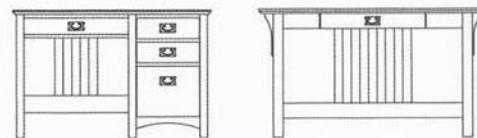

MIRROR

1913	Wall Mirror	28" x 42"
------	-------------	-----------

SONOMA

1900 Series

CHESTS

1903	3 Drawer	35" x 10" x 33"
1904	5 Drawer	35" x 19" x 49"
1902	6 Drawer	65" x 19" x 33"

DESKS

1920	4 Drawer Desk	47" x 24" x 30"
19133-45	1 Drawer Writing Table	52" x 24" x 30"

CHAIRS

19087	Upholstered Chair without arms	18" x 18" x 38"H
19087-A	Upholstered Chair with arms	18" x 18" x 38"H

TABLES

19-3030	30" Square	30" x 30" x 30"
19-3636	36" Square	36" x 36" x 30"
19-30RD	30" Diameter	30"D x 30"
19-36RD	36" Diameter	36"D x 30"