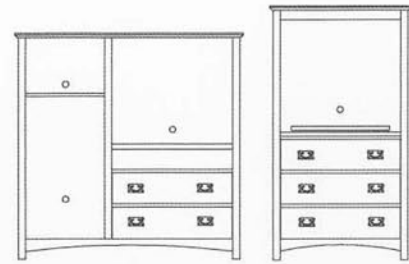

S O N O M A

HEADBOARDS - Panel

1915	Wall Hung - Twin	42" x 1 1/2" x 20"
1916	Wall Hung - Double	60" x 1 1/2" x 20"
1917	Wall Hung - Queen	64" x 1 1/2" x 20"
1918	Wall Hung - King	80" x 1 1/2" x 20"

HEADBOARDS - Slats

1915s	Wall Hung - Twin	42" x 1 1/2" x 20"
1916s	Wall Hung - Double	60" x 1 1/2" x 20"
1917s	Wall Hung - Queen	64" x 1 1/2" x 20"
1918s	Wall Hung - King	80" x 1 1/2" x 20"

TV ARMOIRES

1909-266	Microfridge / 2 Drawer	58" x 24" x 56"
1909	3 Drawer	35" x 24" x 63"

Doors & TV swivel base are available.

NIGHTSTANDS / Credenza

1910ns	1 Drawer No Shelf	30" x 19" x 26"
1910s	1 Drawer	30" x 19" x 26"
1906	2 Drawer	25" x 19" x 26"
1906-32	2 Drawer	35" x 19" x 26"
1914	4 Drawer Credenza	65" x 19" x 26"

MIRROR

1913	Wall Mirror	28" x 42"
------	-------------	-----------

SONOMA

1900 Series

CHESTS

1903	3 Drawer	35" x 10" x 33"
1904	5 Drawer	35" x 19" x 49"
1902	6 Drawer	65" x 19" x 33"

DESKS

1920	4 Drawer Desk	47" x 24" x 30"
19133-45	1 Drawer Writing Table	52" x 24" x 30"