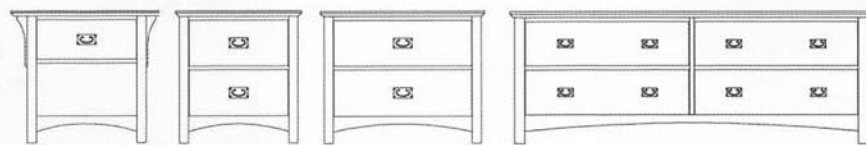

S O N O M A

HEADBOARDS - Panel

1915	Wall Hung - Twin	42" x 1 1/2" x 20"
1916	Wall Hung - Double	60" x 1 1/2" x 20"
1917	Wall Hung - Queen	64" x 1 1/2" x 20"
1918	Wall Hung - King	80" x 1 1/2" x 20"

HEADBOARDS - Slats

1915s	Wall Hung - Twin	42" x 1 1/2" x 20"
1916s	Wall Hung - Double	60" x 1 1/2" x 20"
1917s	Wall Hung - Queen	64" x 1 1/2" x 20"
1918s	Wall Hung - King	80" x 1 1/2" x 20"

TV ARMOIRES

1909-266	Microfridge / 2 Drawer	58" x 24" x 56"
1909	3 Drawer	35" x 24" x 63"

Doors & TV swivel base are available.

NIGHTSTANDS / Credenza

1910ns	1 Drawer No Shelf	30" x 19" x 26"
1910s	1 Drawer	30" x 19" x 26"
1906	2 Drawer	25" x 19" x 26"
1906-32	2 Drawer	35" x 19" x 26"
1914	4 Drawer Credenza	65" x 19" x 26"