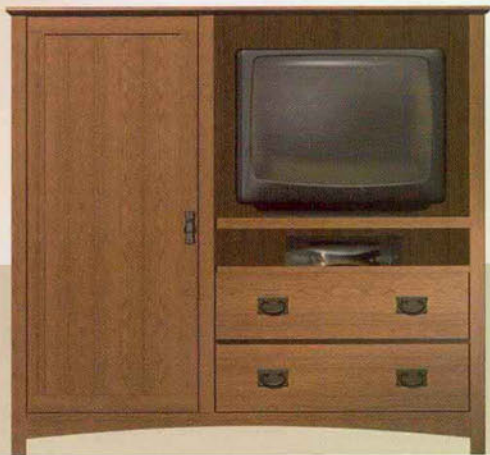

S O N O M A

HEADBOARDS - Panel

1915	Wall Hung - Twin	42" x 1 1/2" x 20"
1916	Wall Hung - Double	60" x 1 1/2" x 20"
1917	Wall Hung - Queen	64" x 1 1/2" x 20"
1918	Wall Hung - King	80" x 1 1/2" x 20"

HEADBOARDS - Slats

1915s	Wall Hung - Twin	42" x 1 1/2" x 20"
1916s	Wall Hung - Double	60" x 1 1/2" x 20"
1917s	Wall Hung - Queen	64" x 1 1/2" x 20"
1918s	Wall Hung - King	80" x 1 1/2" x 20"

TV ARMOIRES

1909-266	Microfridge / 2 Drawer	58" x 24" x 56"
1909	3 Drawer	35" x 24" x 63"

Doors & TV swivel base are available.

NIGHTSTANDS / Credenza

1910ns	1 Drawer No Shelf	30" x 19" x 26"
1910s	1 Drawer	30" x 19" x 26"
1906	2 Drawer	25" x 19" x 26"
1906-32	2 Drawer	35" x 19" x 26"
1914	4 Drawer Credenza	65" x 19" x 26"